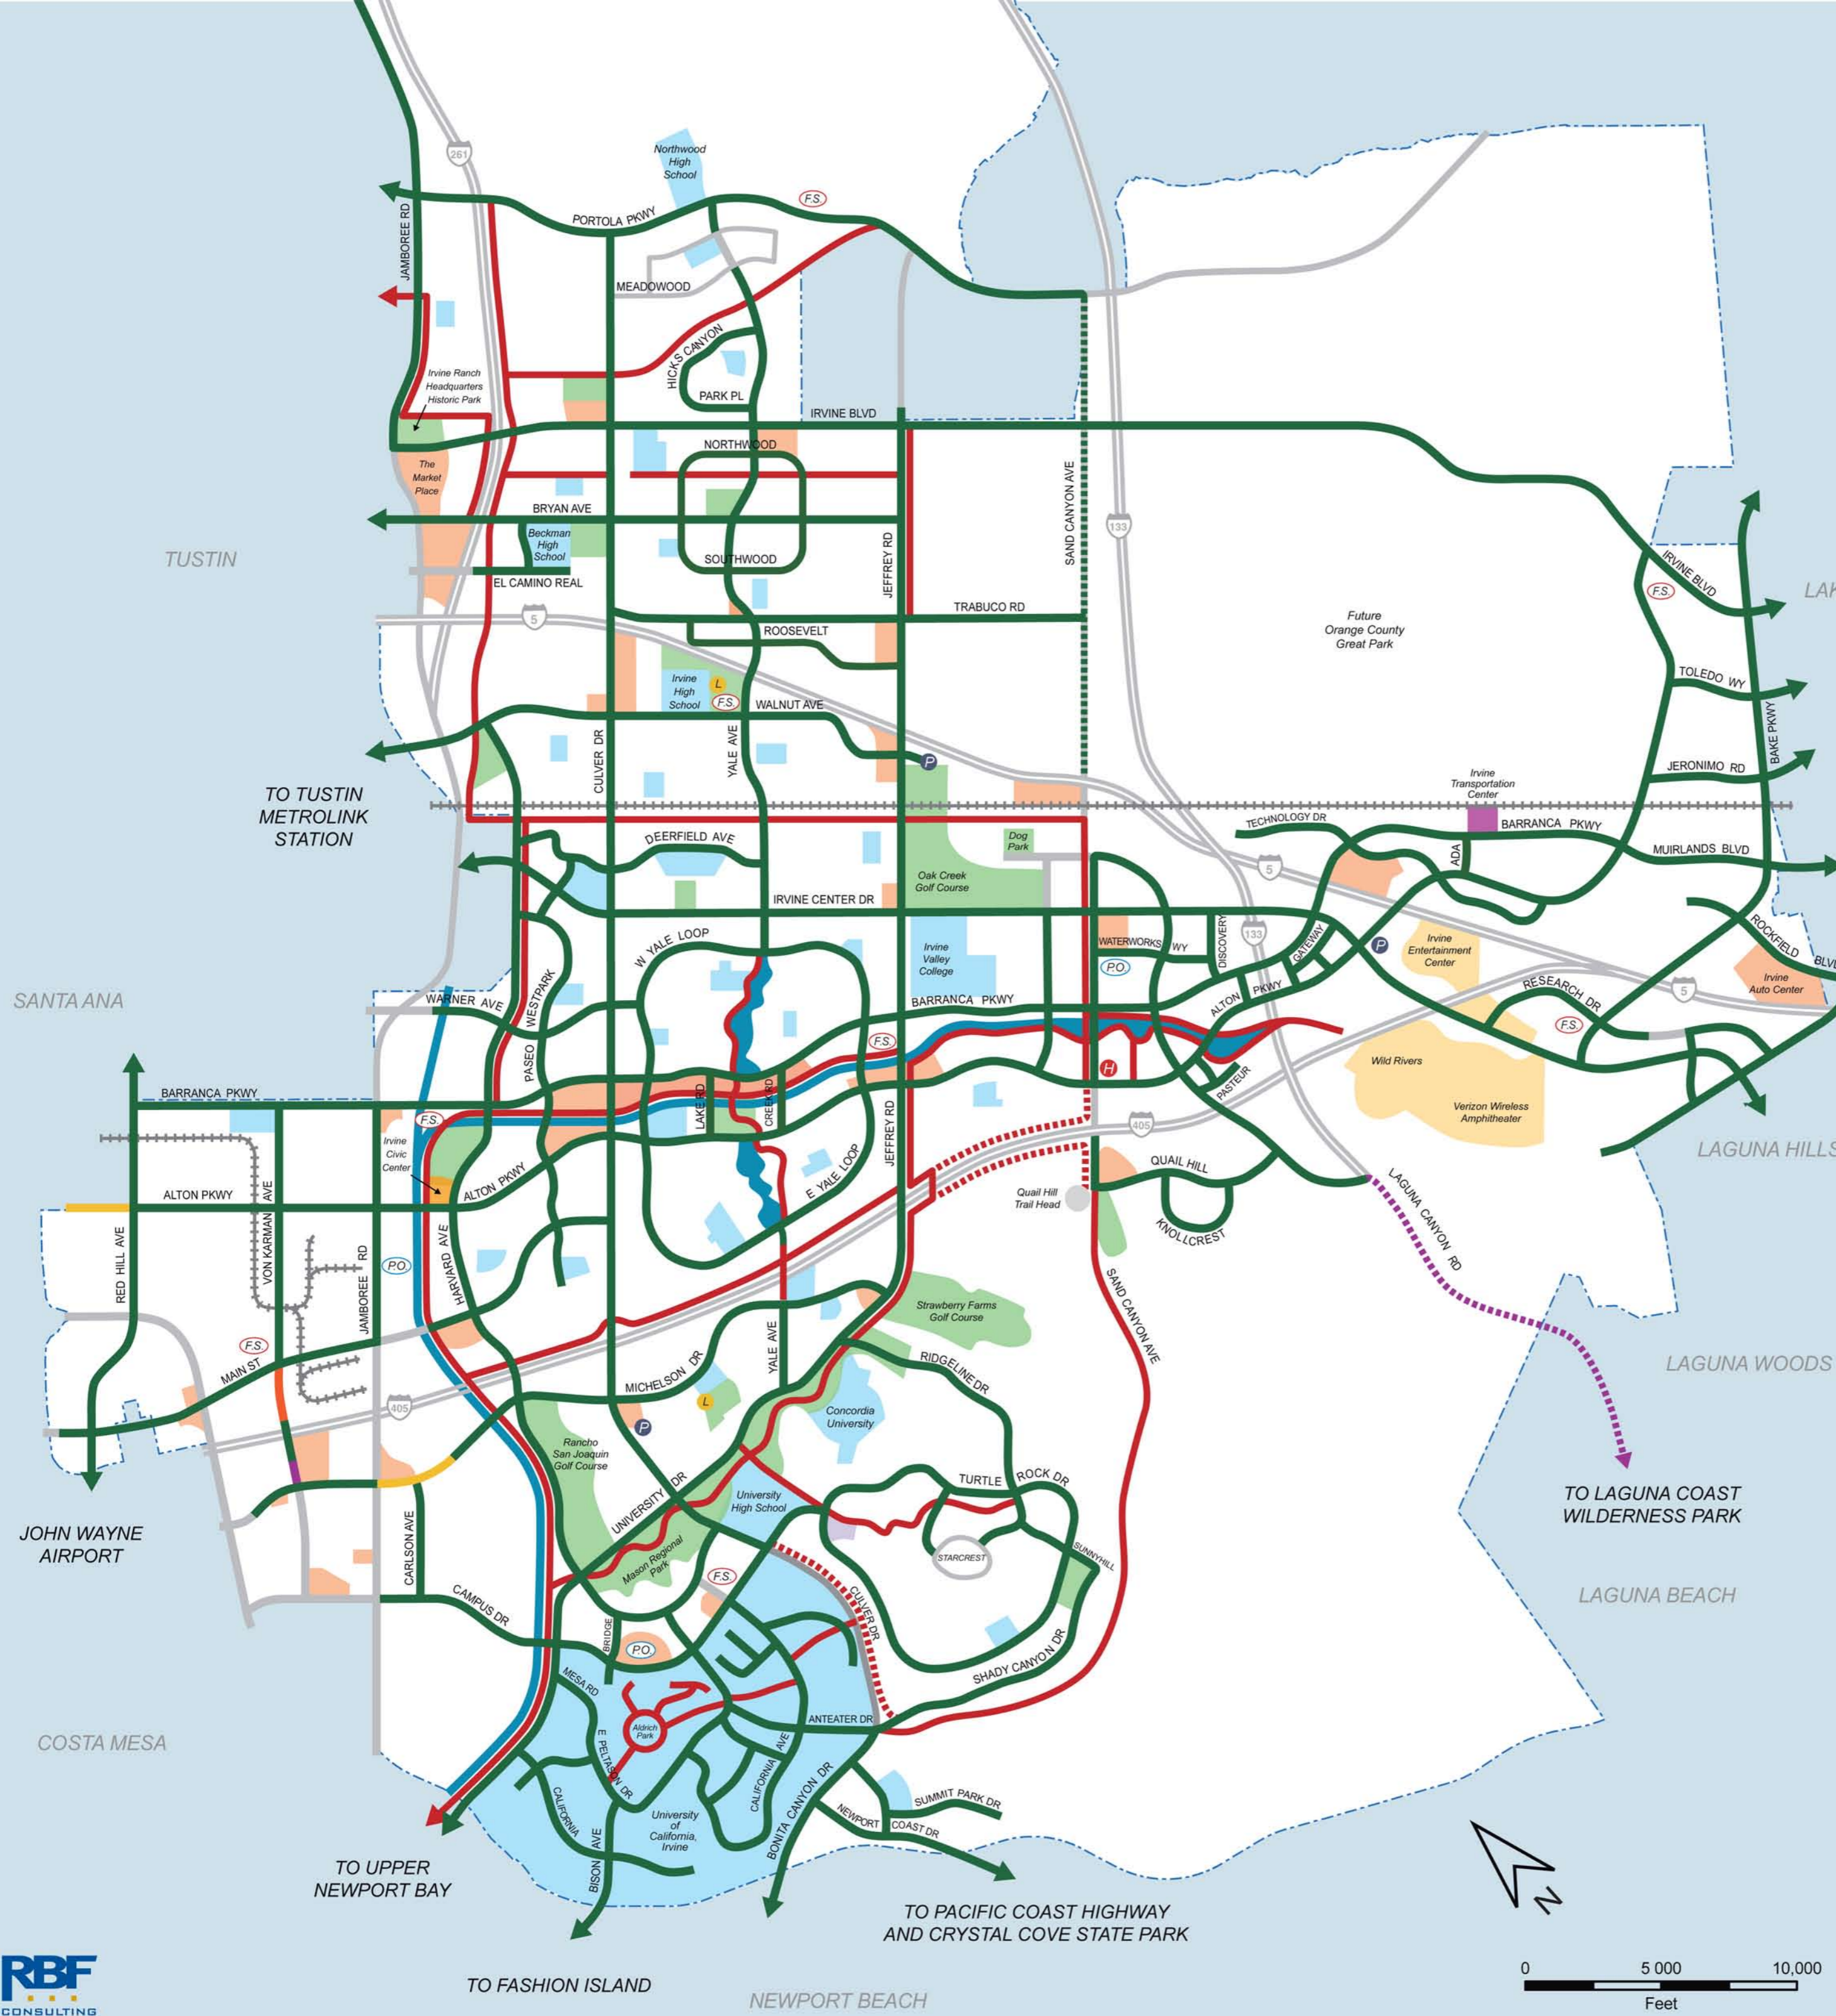

# CITY OF IRVINE BIKEWAYS MAP

## Legend

- Off-Street Bikeway
- Future Off-Street Bikeway (Planned for Construction)
- On-Street Bikeway
- Future On-Street Bikeway (Planned for Construction)
- Future On-Street Signed Bike Route
- On-Street Bikeway on East Side of Road
- On-Street Bikeway on South Side of Road
- On-Street Bikeway on West Side of Road
- Schools, Universities
- Parks
- Waterways, Water Bodies
- Transportation Center
- City Hall, Police Department
- Retail Center
- Entertainment Center
- Park & Ride
- Library
- Post Office
- Fire Station
- Hospitals
- Railroad
- Irvine City Boundary